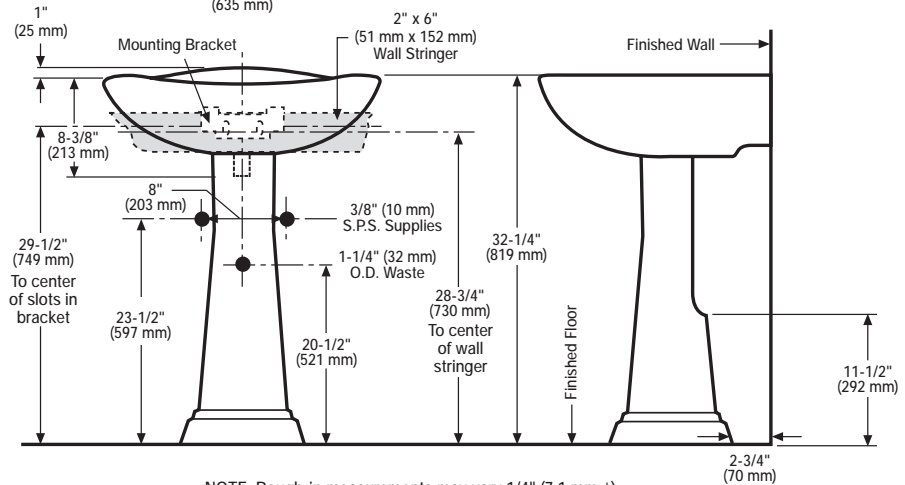

Foxhill

Sculpted, Vitreous China
Pedestal Lavatory

Rough - in Dimensions

Specifications

Material	Vitreous China
Size	25" x 19"
Basin	20-1/2" x 15-3/8" Oval
Faucet Holes	4" Faucet Centers 1-3/16" all holes 8" Faucet Centers 1-7/16" all holes
Warranty	Limited Lifetime Warranty
Shipping Weight	Model 292 - 40.2 lbs. (18 kg) Model 303 - 20.3 lbs. (9 kg)
Shipping Dimensions	Model 292 - 25-1/4" x 19-3/4" x 9-1/2" (641 mm x 502 mm x 241 mm) Model 303 - 28-1/8" x 11-5/8" x 11-5/8" (714 mm x 295 mm x 295 mm)

These dimensions are nominal and are subject to change without prior notice.

Fixture performance and specifications meet or exceed, ANSI/ASME A112.19.4M standards and CSA B45.3 standard, and other state and local codes.

NOTE: Rough-in measurements may vary 1/4" (7.1 mm ±).

See our complete line of acrylic, vitreous china, cast iron and enameled steel bathroom and kitchen fixtures, plastic tank trim and plumbing products.