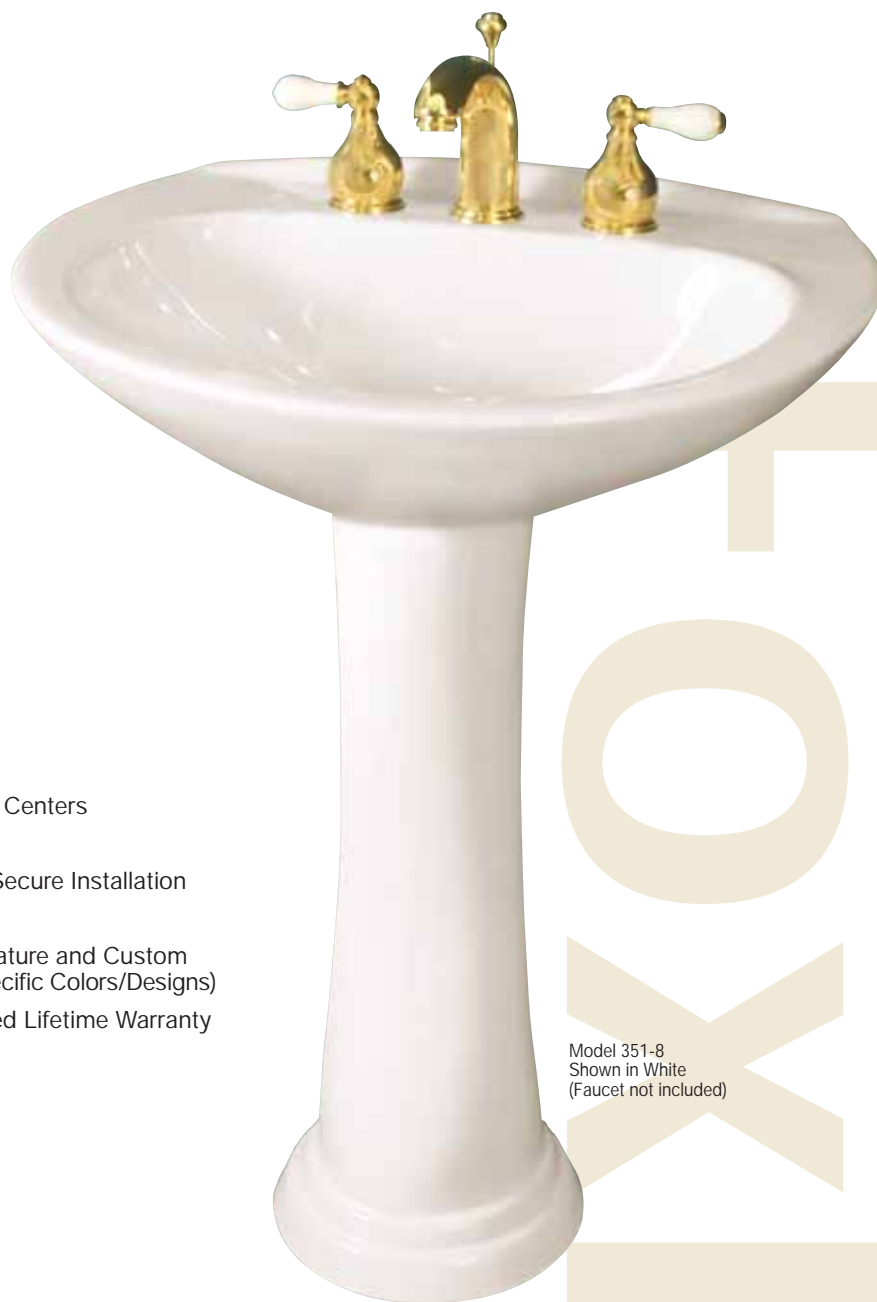

351

Foxhill

Sculpted, Vitreous China
Pedestal Lavatory

Features

- Large 25" x 19" Oval Pedestal Lavatory
- Available with Single Hole, 4" or 8" Faucet Centers
- Comfortable 32 1/4" Height
- One-piece Hanger Included for Easy and Secure Installation
- Concealed Front Overflow
- White, Standard, Premium, Designer, Signature and Custom Colors/Designs (Consult Price Book for Specific Colors/Designs)
- Outstanding Protection - Mansfield® Limited Lifetime Warranty

Model 351-8
Shown in White
(Faucet not included)

Model Numbers

Order No.	Description	Approx. Wt.
351	25" x 19" Large, oval lavatory with pedestal. Available with single hole, 4" and 8" faucet centers. Hanger included. Faucet not included. Specify color.	57 lbs. (26 kg)
292-1	25" x 19 1/4" Large, oval lavatory with single hole only. Specify color.	39 lbs. (18 kg)
292-4	Same as 292-1 with 4" faucet centers. Specify color.	39 lbs. (18 kg)
292-8	Same as 292-1 with 8" faucet centers. Specify color.	39 lbs. (18 kg)
303	Pedestal only. Specify color.	18 lbs. (8 kg)

Foxhill

Sculpted, Vitreous China
Pedestal Lavatory

Rough - in Dimensions

Specifications

Material	Vitreous China
Size	25" x 19"
Basin	20-1/2" x 15-3/8" Oval
Faucet Holes	4" Faucet Centers 1-3/16" all holes 8" Faucet Centers 1-7/16" all holes
Warranty	Limited Lifetime Warranty
Shipping Weight	Model 292 - 40.2 lbs. (18 kg) Model 303 - 20.3 lbs. (9 kg)
Shipping Dimensions	Model 292 - 25-1/4" x 19-3/4" x 9-1/2" (641 mm x 502 mm x 241 mm) Model 303 - 28-1/8" x 11-5/8" x 11-5/8" (714 mm x 295 mm x 295 mm)

All Mansfield wall mounted lavatories are supplied with this exclusive one-piece steel hanger. Easily installed and adjusted, it contains 7 holes for solid mounting against wall. Anchoring screws must be used for correct installation. Standard plumbing practice recommends use of both mounting bracket and anchoring screws. NOTE: For secure installation, wall mounting hanger should be fastened to solid, support wall stud.