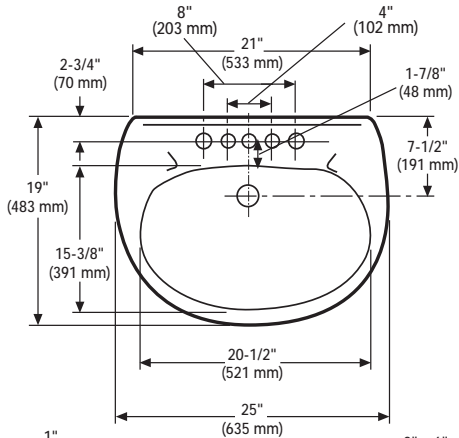

Foxhill

Sculpted, Vitreous China
Pedestal Lavatory

Rough - in Dimensions

Specifications

Material	Vitreous China
Size	25" x 19"
Basin	20-1/2" x 15-3/8" Oval
Faucet Holes	4" Faucet Centers 1-3/16" all holes 8" Faucet Centers 1-7/16" all holes
Warranty	Limited Lifetime Warranty
Shipping Weight	Model 292 - 40.2 lbs. (18 kg) Model 303 - 20.3 lbs. (9 kg)
Shipping Dimensions	Model 292 - 25-1/4" x 19-3/4" x 9-1/2" (641 mm x 502 mm x 241 mm) Model 303 - 28-1/8" x 11-5/8" x 11-5/8" (714 mm x 295 mm x 295 mm)

These dimensions are nominal and are subject to change without prior notice.

Fixture performance and specifications meet or exceed, ANSI/ASME A112.19.4M standards and CSA B45.3 standard, and other state and local codes.

NOTE: Rough-in measurements may vary 1/4" (7.1 mm ±).

See our complete line of acrylic, vitreous china, cast iron and enameled steel bathroom and kitchen fixtures, plastic tank trim and plumbing products.